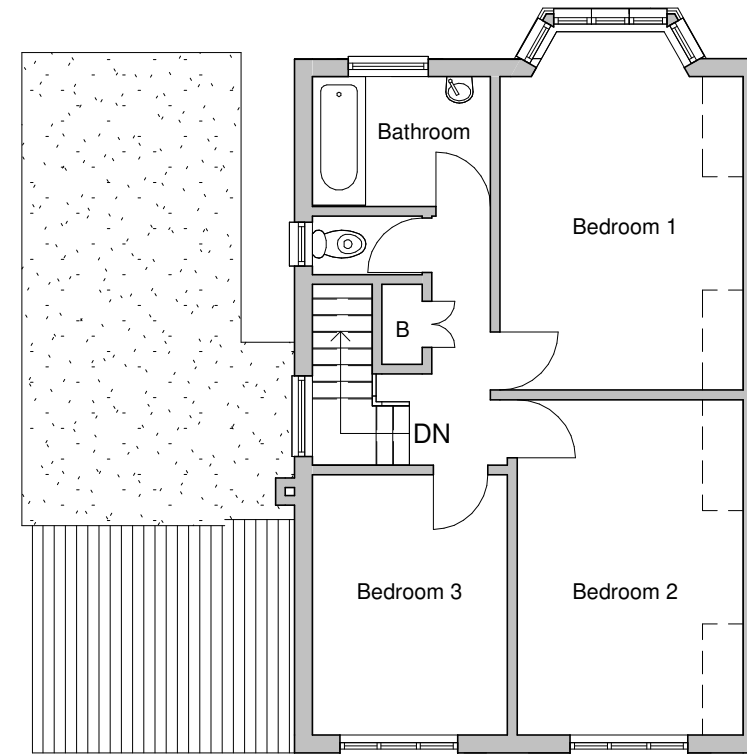

1 **Ground floor**
1 : 100

2 **First floor**
1 : 100

FLUENT
ARCHITECTURAL DESIGN SERVICES
TEL: 0800 043 8838
E-MAIL: INFO@FLUENT-ADS.CO.UK
WEB: FLUENT-ADS.CO.UK

Existing Floor Plans

Scale @ A3	1 : 100	Drawing number FLU
Date		
Drawn by		Rev